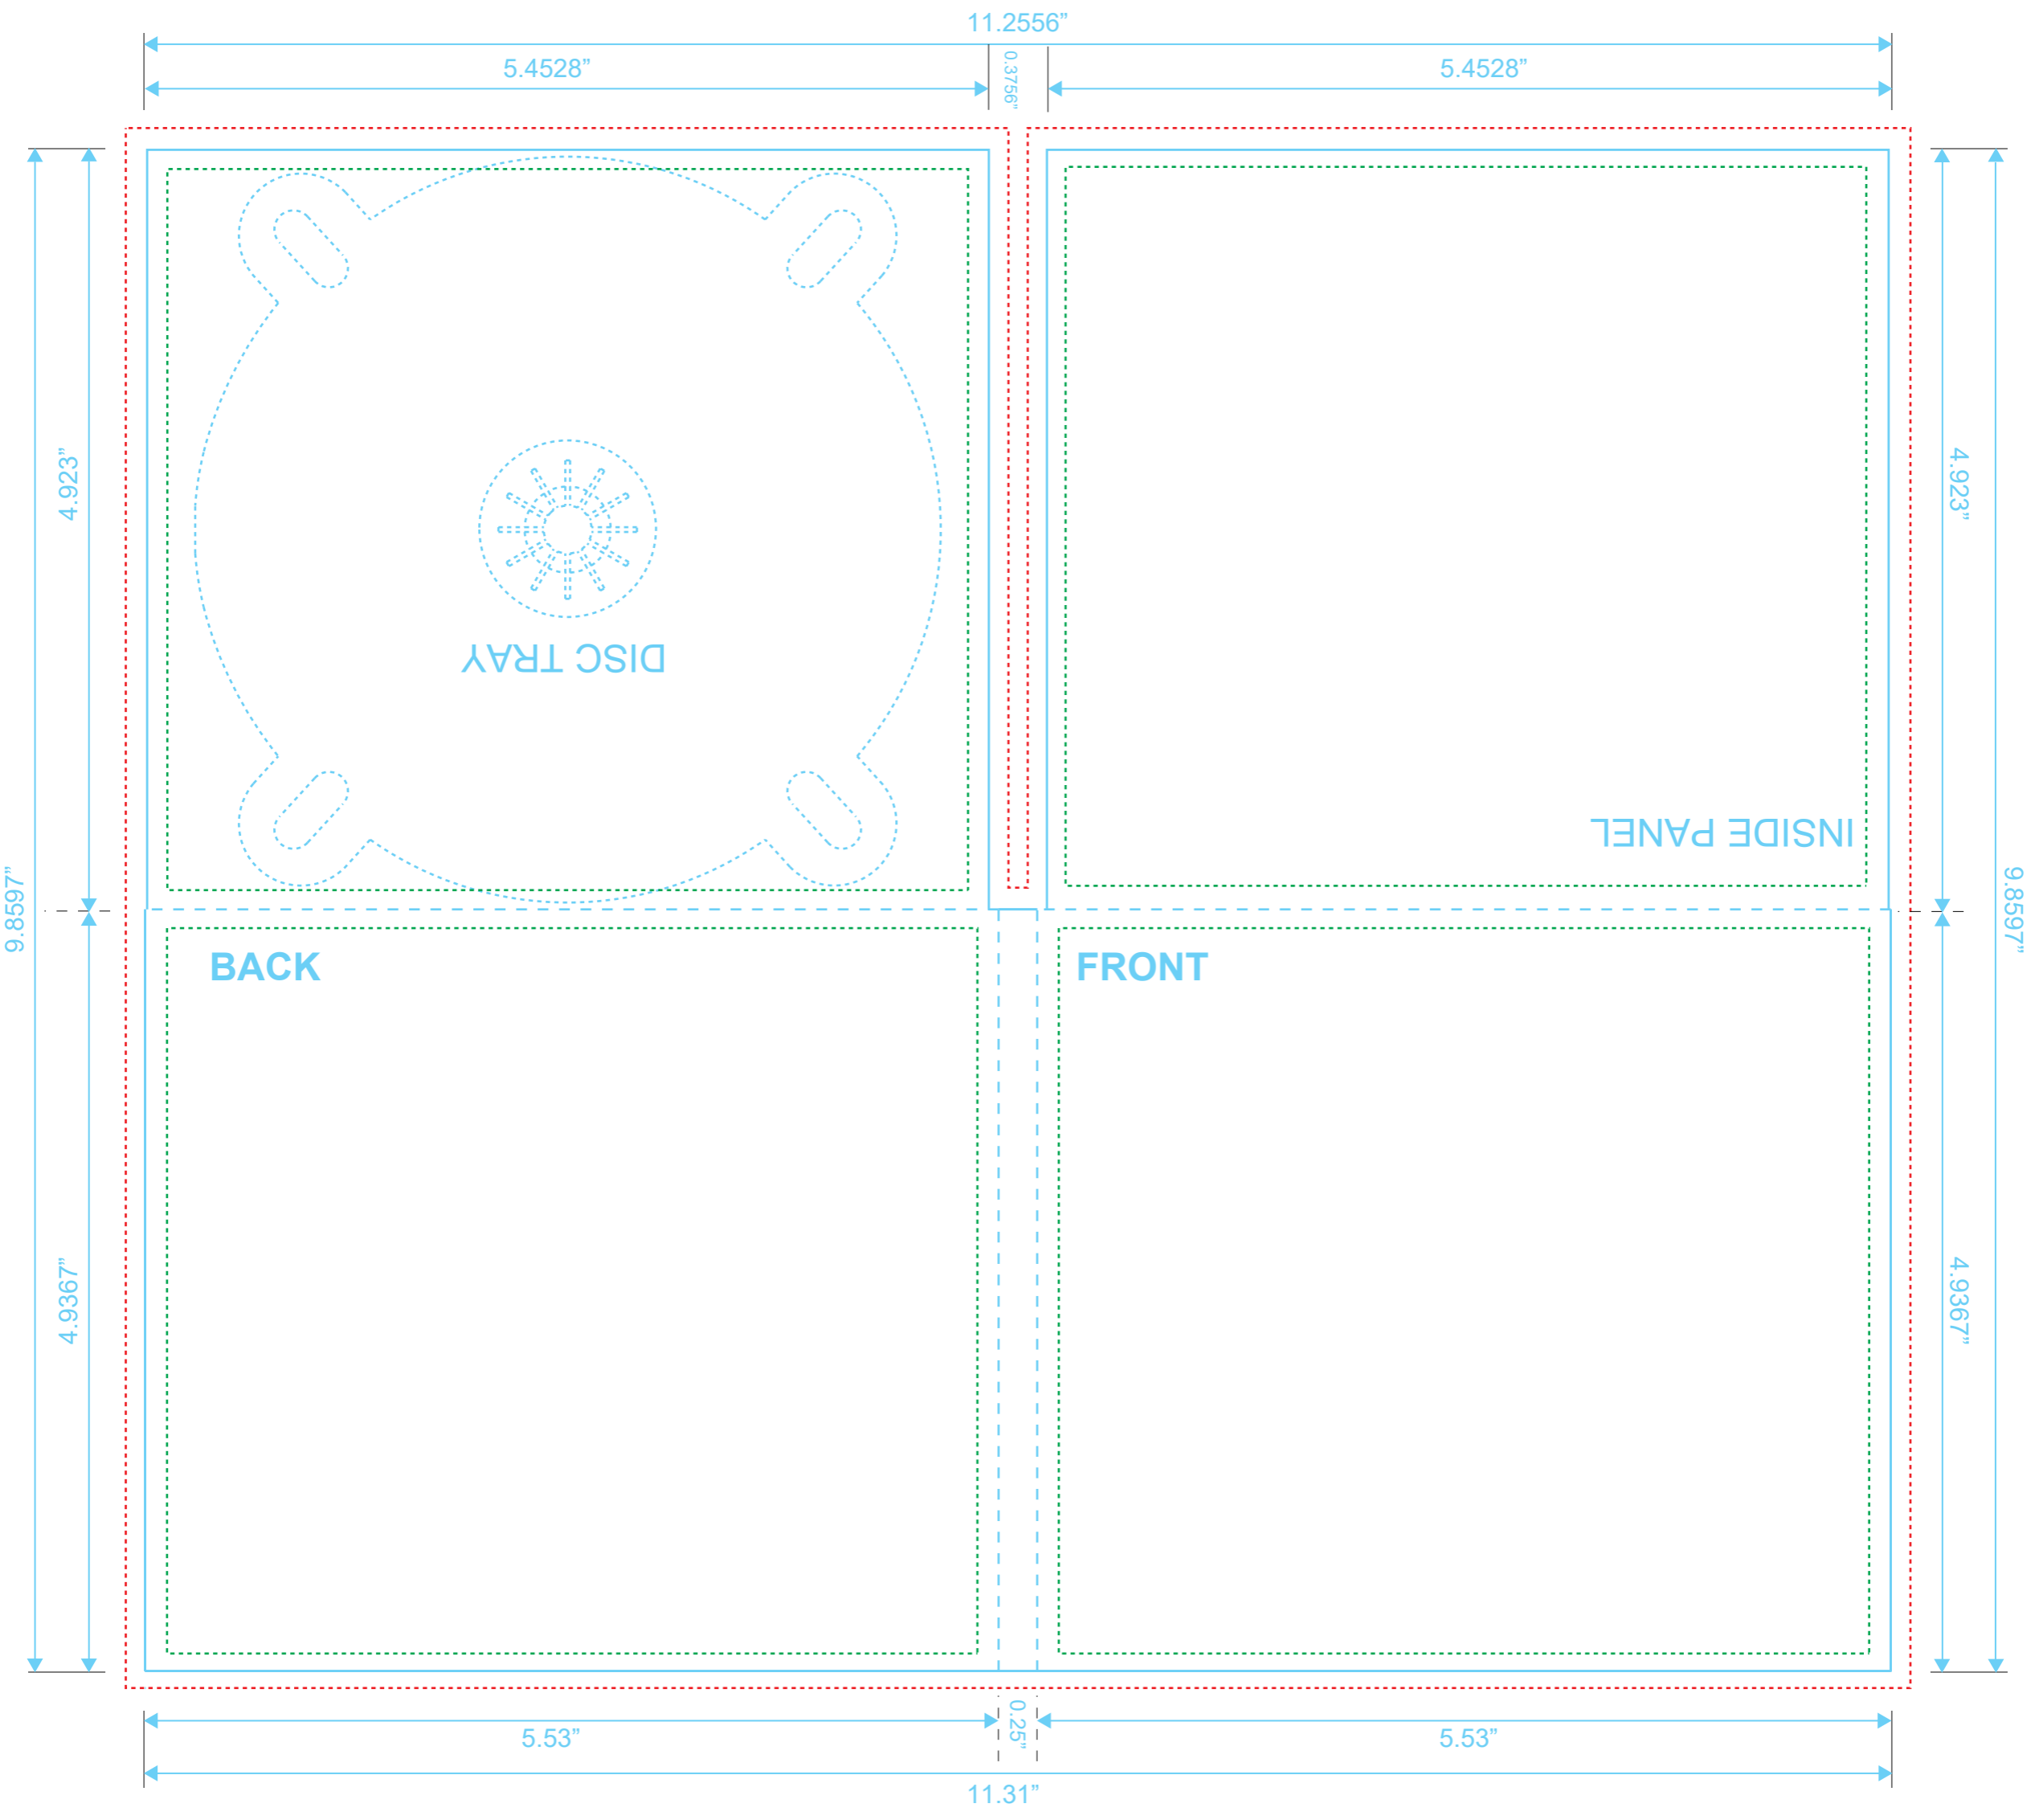

4 Panel DIGIPAK - 12001

Reference: 1 Tray

Style: 4 Panels

Size: 11.31" x 9.8597"

Type Safety 

Bleed Line 

Crop Line 

11.2556"

5.4528"

0.3756"

5.4528"

4.923"

4.923"

9.8597"

9.8597"

4.9367"

4.9367"

5.53"

0.25"

5.53"

11.31"

BACK

FRONT

DISC TRAY

INSIDE PANEL